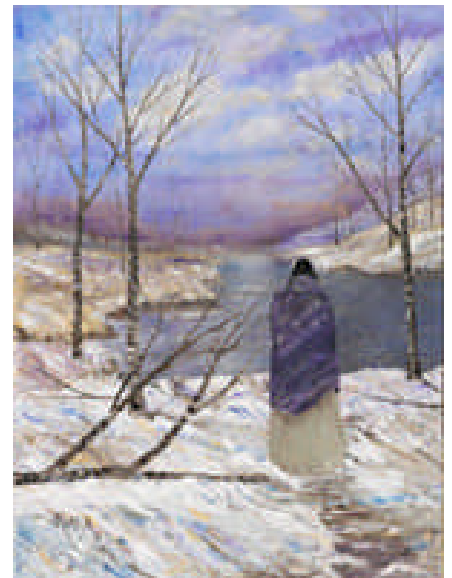

**\$12 USD each
3x6 Tile w/ hangers**

**\$10 USD
4x4 Tile w/ easel
back**

Innocence
-Jeanne Rorex Bridges
(Cherokee)

Autumn Waters

\$24 USD each
6x8 Tiles with easel back
-Jeanne Rorex Bridges
(Cherokee)

Mothers of the Earth

Cold Colors

Mother's Memory

December Sky

Corn Shelling

Quilled Shawl

Story Time

-Jeanne Rorex Bridges
(Cherokee)

\$22 USD
6x6 Tile w/ easel back